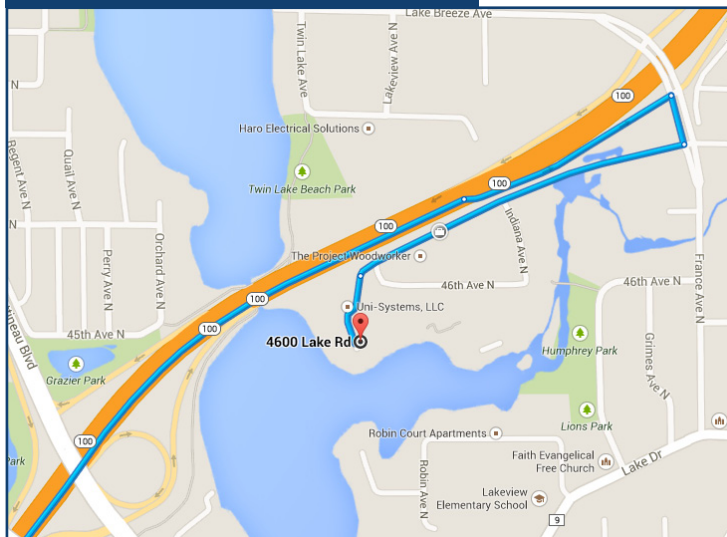

UNI-SYSTEMS ENGINEERING

4600 Lake Road
Minneapolis, MN 55422

METRO AREA VIEW

DIRECTIONS FROM NORTH METRO

1. Take major highways to I-694.
2. Proceed on Highway 100 south-bound.
3. Exit at France Avenue.
4. Turn left onto France Avenue.
5. Turn right onto Lilac Dr. N.
6. Continue straight on Lilac Dr. N. and enter Uni-Systems parking lot.

NEIGHBORHOOD VIEW

DIRECTIONS FROM MINNEAPOLIS/SOUTH METRO

1. Take major highways to I-394.
2. Proceed on Highway 100 north-bound.
3. Exit at France Avenue.
4. Turn right onto France Avenue.
5. Turn right immediately onto Lilac Dr. N.
6. Continue straight on Lilac Dr. N. and enter Uni-Systems parking lot.