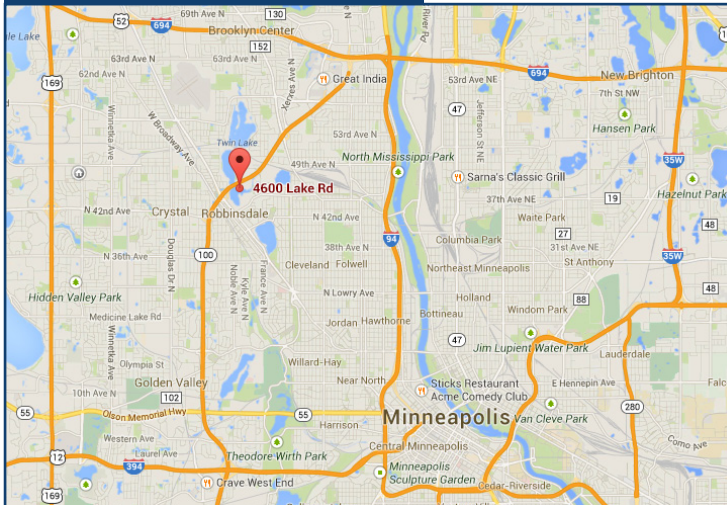

UNI-SYSTEMS ENGINEERING

4600 Lake Road
Minneapolis, MN 55422

METRO AREA VIEW

DIRECTIONS FROM NORTH METRO

1. Take major highways to I-694.
2. Proceed on Highway 100 south-bound.
3. Exit at France Avenue.
4. Turn left onto France Avenue.
5. Turn right onto Lilac Dr. N.
6. Continue straight on Lilac Dr. N. and enter Uni-Systems parking lot.

NEIGHBORHOOD VIEW

DIRECTIONS FROM MINNEAPOLIS/SOUTH METRO

1. Take major highways to I-394.
2. Proceed on Highway 100 north-bound.
3. Exit at France Avenue.
4. Turn right onto France Avenue.
5. Turn right immediately onto Lilac Dr. N.
6. Continue straight on Lilac Dr. N. and enter Uni-Systems parking lot.